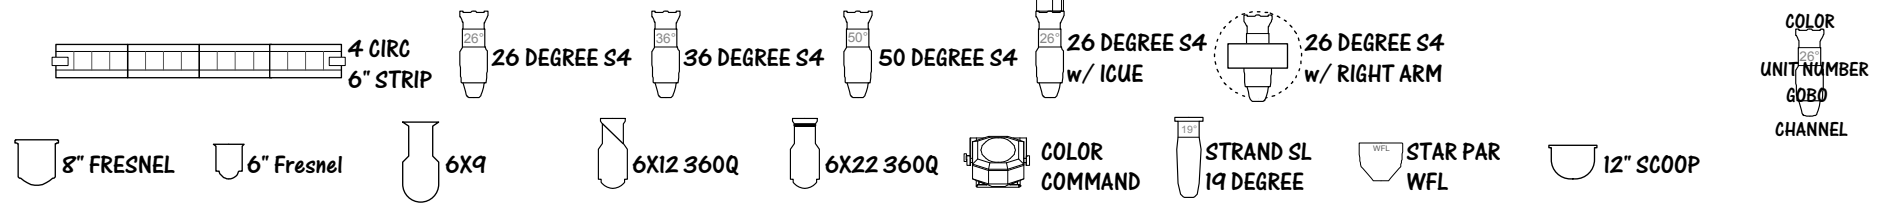

KEY TO INSTRUMENTATION

#1	LUCKY STIFF	
	1/4" = 1'-0"	CENTERVILLE PERFORMING ARTS CENTER
LIGHTING DESIGNER: JACK GALLAGHER		DIRECTOR: JOE BEUMER
12 AUGUST 2009		LIGHT PLOT